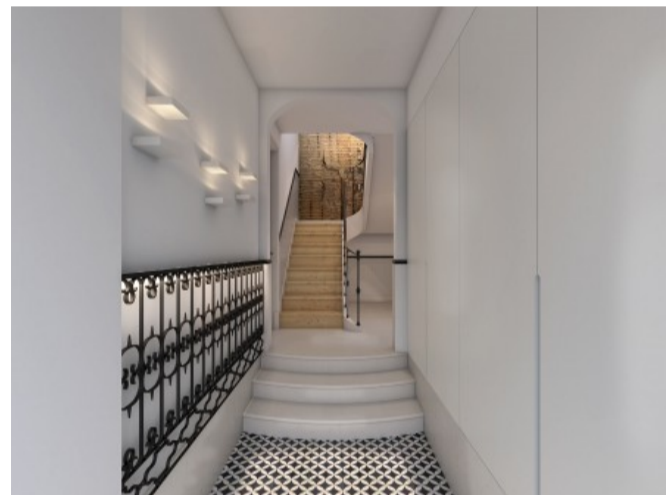

Gallery

Telephone: +351 213 471 603
Email: info@portugalhomes.com

Avenida da Liberdade 67B, 5th Floor, 1250-140 Lisboa, Portugal Licence AMI - 14414 | APEMIP 5940